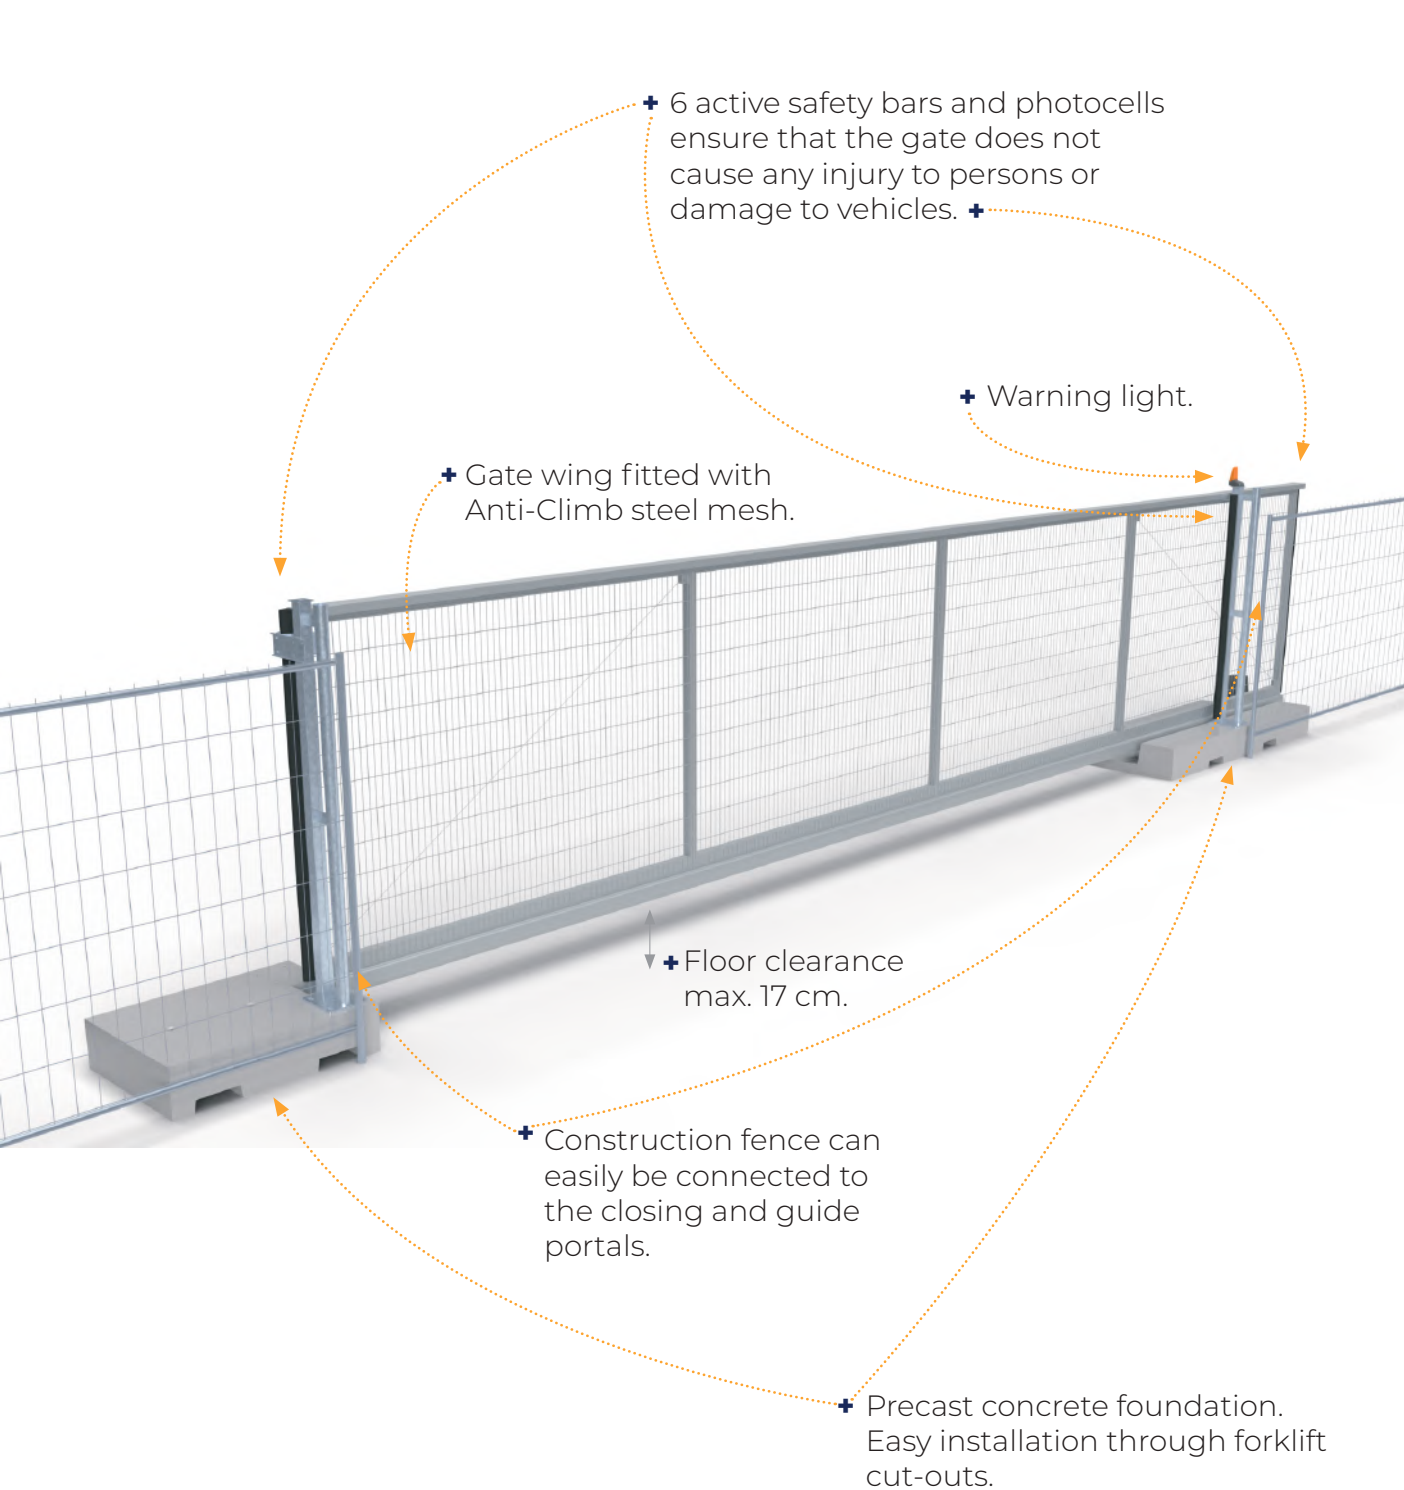

BROCHURE

THIBO

PORTÁRA

SLIDING CONSTRUCTION GATE

The CE-certified automated or manually operated sliding construction gate. Installed in the blink of an eye.

PORTÁRA

SLIDING CONSTRUCTION GATE

PLUG 'N PLAY

The Portára aluminium sliding construction gate is very suitable as a temporary access gate for your building site or other properties. The Portára consists of a high-quality aluminium gate wing with sturdy steel mesh. The gate can be installed to slide to the left or right. The sliding gate pairs seamlessly with our construction fences, but can also be used with bar mesh fencing or wire mesh fencing.

AUTOMATED PORTÁRA

Internal toothed bar guide wheels in combination with a powerful Cardin operator make the gate run smoothly.

The gate is supplied with a remote control. The operator is equipped with an emergency power battery. This battery ensures that the gate can still be operated several times during a power cut.

The Portára electronic sliding construction gate is equipped with person and vehicle protection. The photocells check whether the passage is free and the safety strips ensure that the operator stops immediately at the slightest touch.